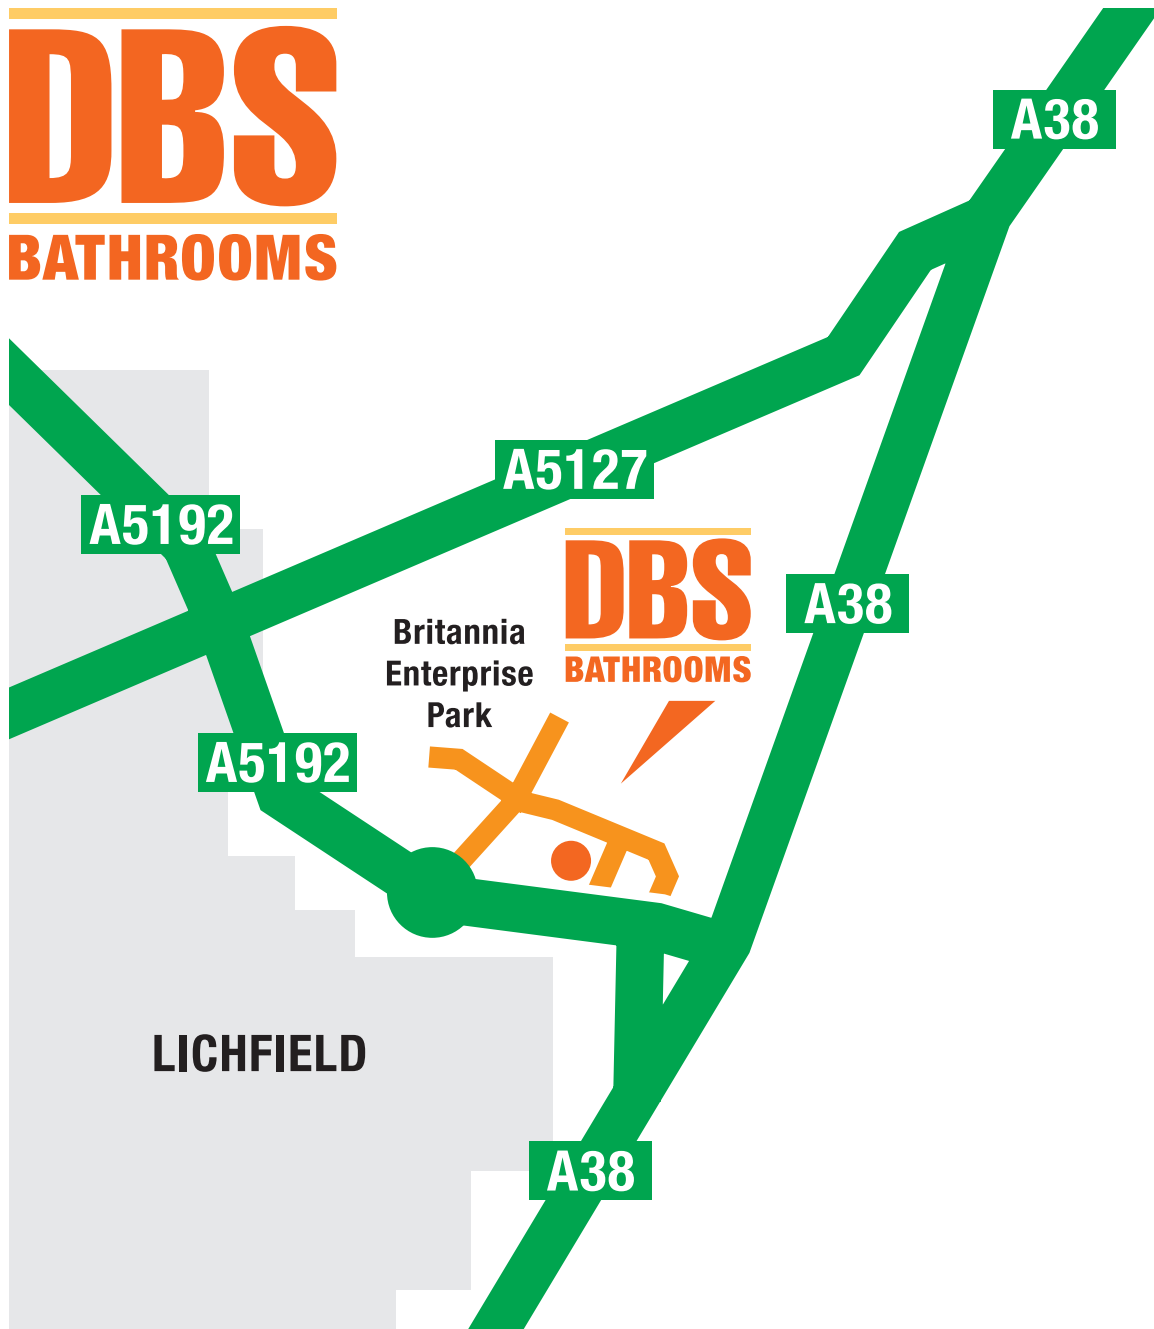

DBS BATHROOMS

Directions from the A38 travelling north

Continue north on the A38. Entering Lichfield. Branch left at A5192 (signposted Lichfield), then at T-junction turn left onto Cappers Lane - A5192. At roundabout take the 3rd exit onto Burton Old Road (signposted Britannia Enterprise Park). Bear right onto Europa Way. Turn right onto Titan Way.

Directions from the A38 travelling south

Continue south on the A38. At Streethay Junction branch left (signposted Lichfield), then merge onto the A5127. Continue forward onto Burton Road - A5127, Entering Streethay. Continue forward onto Trent Valley Road - A5127, Entering Lichfield. At roundabout take the 1st exit onto Cappers Lane - A5192 (signposted Birmingham A38). At roundabout take the 1st exit onto Burton Old Road (signposted Britannia Enterprise Park). Bear right onto Europa Way. Turn right onto Titan Way