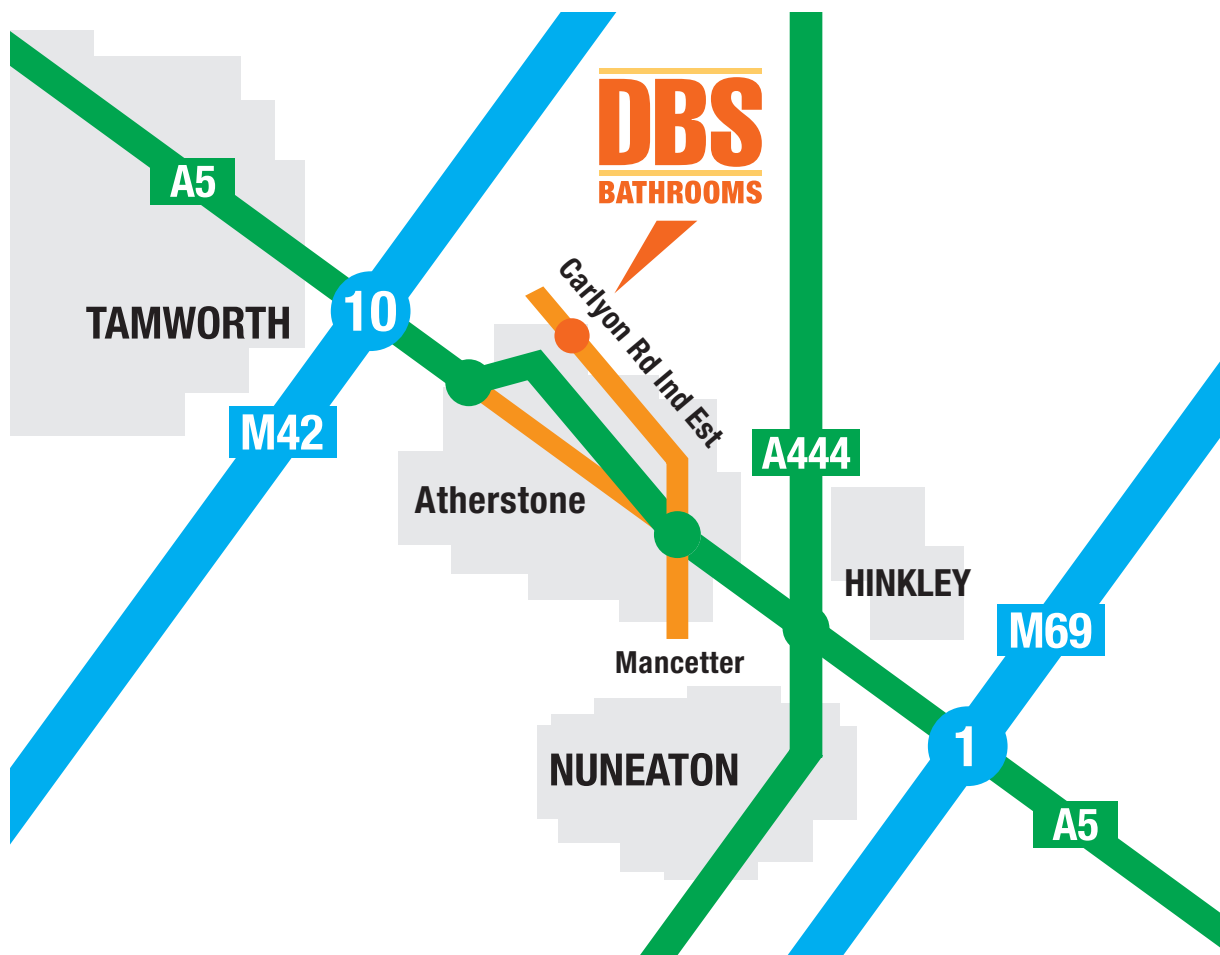

DBS BATHROOMS

Directions from the M42

Leave the M42 at Junction 10 and travel for approximately 4 miles on the A5 heading towards Atherstone. At the Mancetter traffic island, turn left onto Carlyon Road Industrial Estate and travel for approximately 1 mile. DBS Bathrooms is situated on the left hand side.

Directions from the M69

Leave the M69 at Junction 1 and travel for approximately 5 miles on the A5 heading towards Atherstone. At the Mancetter traffic island, turn right into Carlyon Road Industrial Estate and travel for approximately 1 mile. DBS Bathrooms is situated on the left hand side.